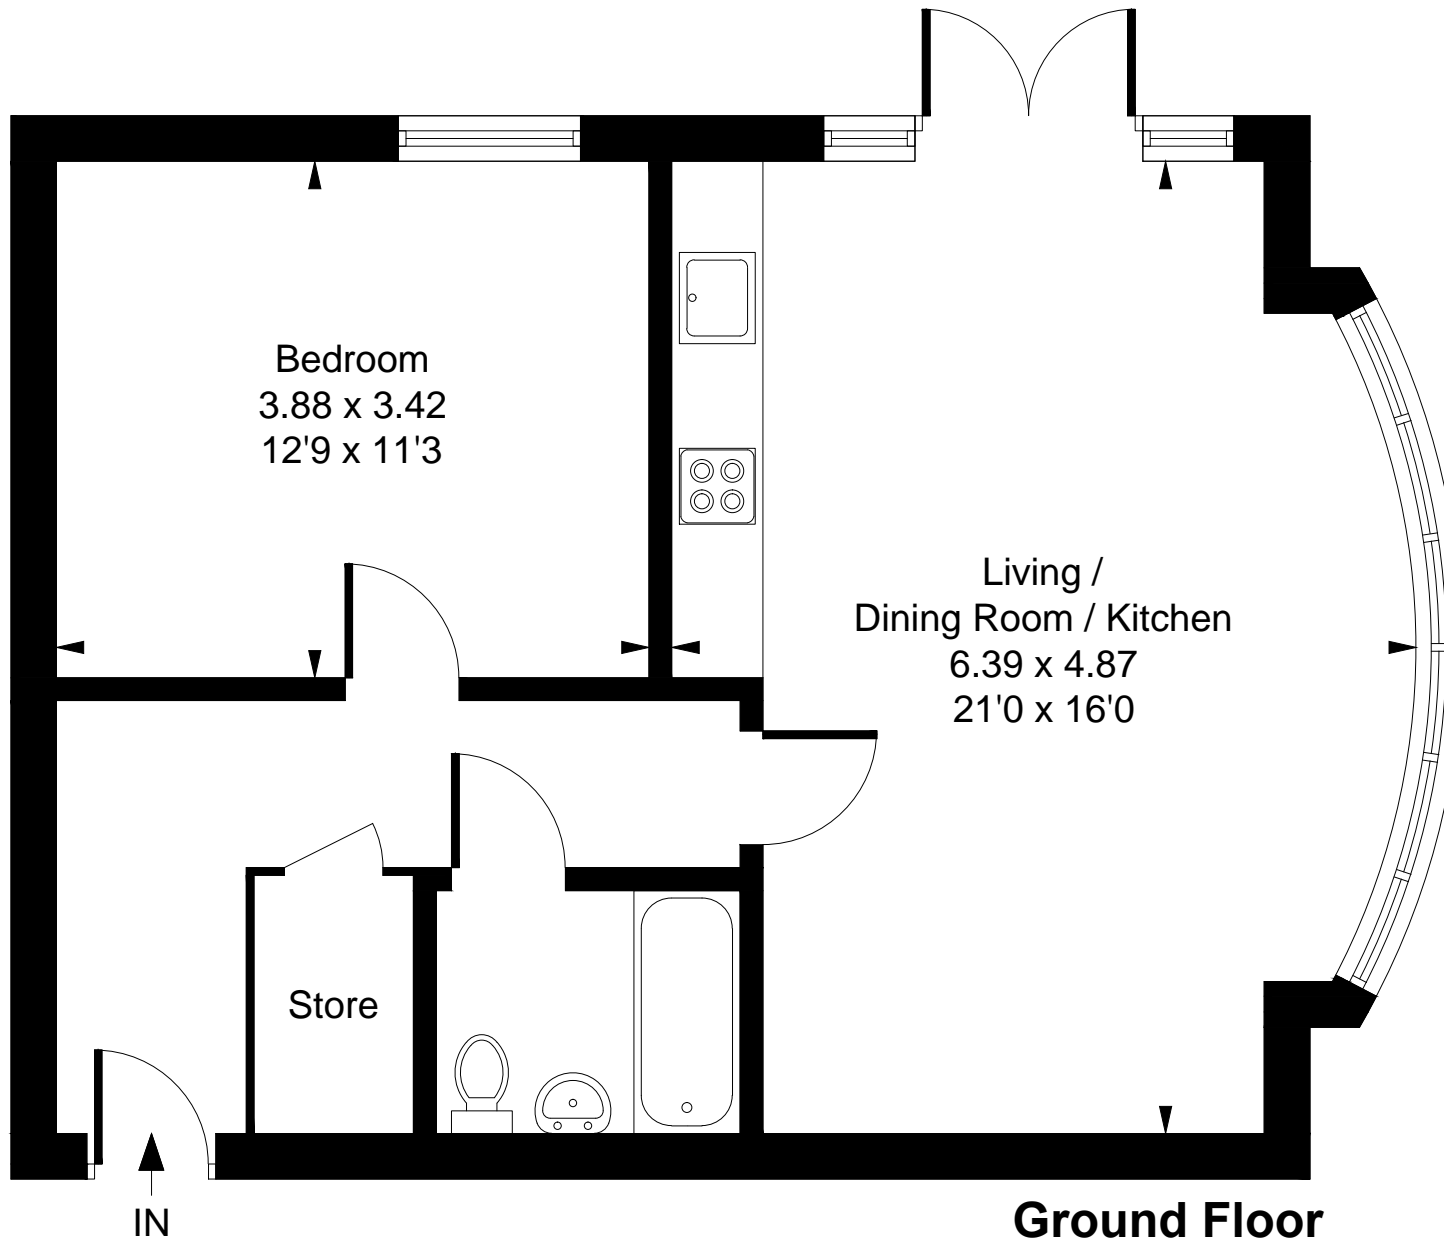

Approximate Gross Internal Area  
54.96 sq m / 592 sq ft

**Ground Floor**

Whilst every attempt has been made to ensure the accuracy of the floor plan contained here, measurements of doors, windows, rooms and any other items are approximate and no responsibility is taken for any error, omission, or mis-statement. This plan is for illustrative purposes only and should be used as such by any prospective purchase.